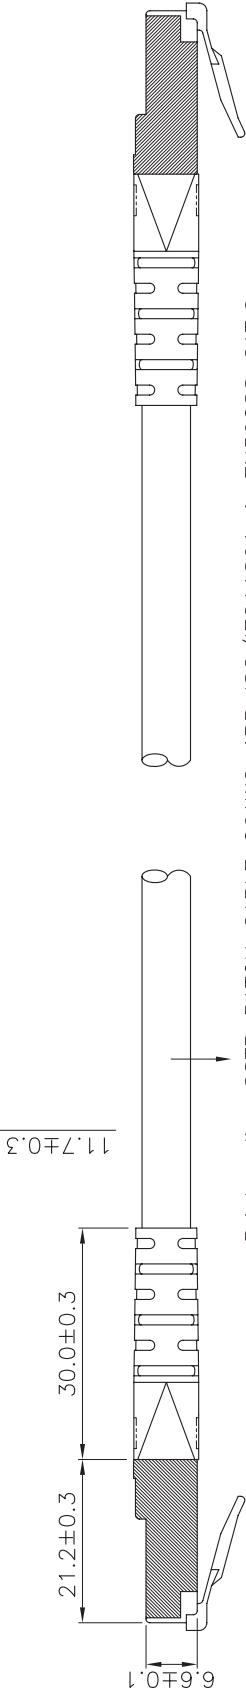

Datenblatt - Fiche technique - Data sheet

**21.15.1396**

ROLINE S/FTP-(PiMF-)Patchkabel Kat.6, weiss, 15m

Cordon ROLINE Cat.6 S/FTP (PiMF) blanc, 15,0m

ROLINE S/FTP (PiMF) Patch Cord, Cat.6, white, 15 m

Total length (optional)

Print: roline SSTP PATCH CABLE 26AWG 4PR ISO/IEC11801 & EN50288 CAT.6  
XXXXXXXX-X

Remark#

21.15.0823	1.5m	grey	21.15.1346	2.0m	white
21.15.0824	1.5m	red	21.15.1356	3.0m	white
21.15.0825	1.5m	yellow	21.15.1366	5.0m	white
21.15.0826	1.5m	green	21.15.1376	7.0m	white
21.15.0827	1.5m	blue	21.15.1386	10m	white
21.15.0828	1.5m	black	21.15.1396	15m	white
21.15.0829	1.5m	white	21.15.1406	20m	white
21.15.1316	0.3m	white			
21.15.1326	0.5m	white			
21.15.1336	1.0m	white			

Specification :

Material :

- 1. RJ45 Plug : (JE P/N : P028850)
- 1-1. Housing : Polycarbonate, UL 94V-2, Transparent color.
- 1-2. Contact material : Phosphor Bronze with 50-60 micro-inch Nickel plated.
- 1-3. Contact finished : Min. 50 micro-inch Gold plated on surface contact area.
- 1-4. Shield : Bronze with Nickel plated.
- 2. Molding : PVC.
- 3. Cable :
  - 3-1. Jacket : PVC.
  - 3-2. Conductor : 26 AWG stranded copper.
  - 3-3. Isolation : PE.
  - 3-4. Shield : Aluminum Foil Shielded for Each Pair, Tin Copper Braid.
- 4. Cable structure : S/FTP, 4 twisted pair.

Remark : SCAEAXX017X XXX X E1201

- (1) XX : Jacket Color  
 01=Black(RAL9011), 02=Gray(RAL7035), 03=Red(RAL3031)  
 05=White(RAL9010), 06=Yellow(RAL1021), 07=Blue(RAL5015)  
 08=Green(RAL6029), 09=Orange(RAL2003), 10=Purple(RAL4005)  
 11=Pink(RAL4003)
- (2) X : Wiring  
 1=T568A, 2=T568B, 3=T568A & T568B combination
- (3) XXX : Length  
 (3)(4) : 0301=0.3meter(30cm) 0501=0.5meter(50cm),  
 0012=1meter, 0102=10meter  
 0033=3feet, 0103=10feet